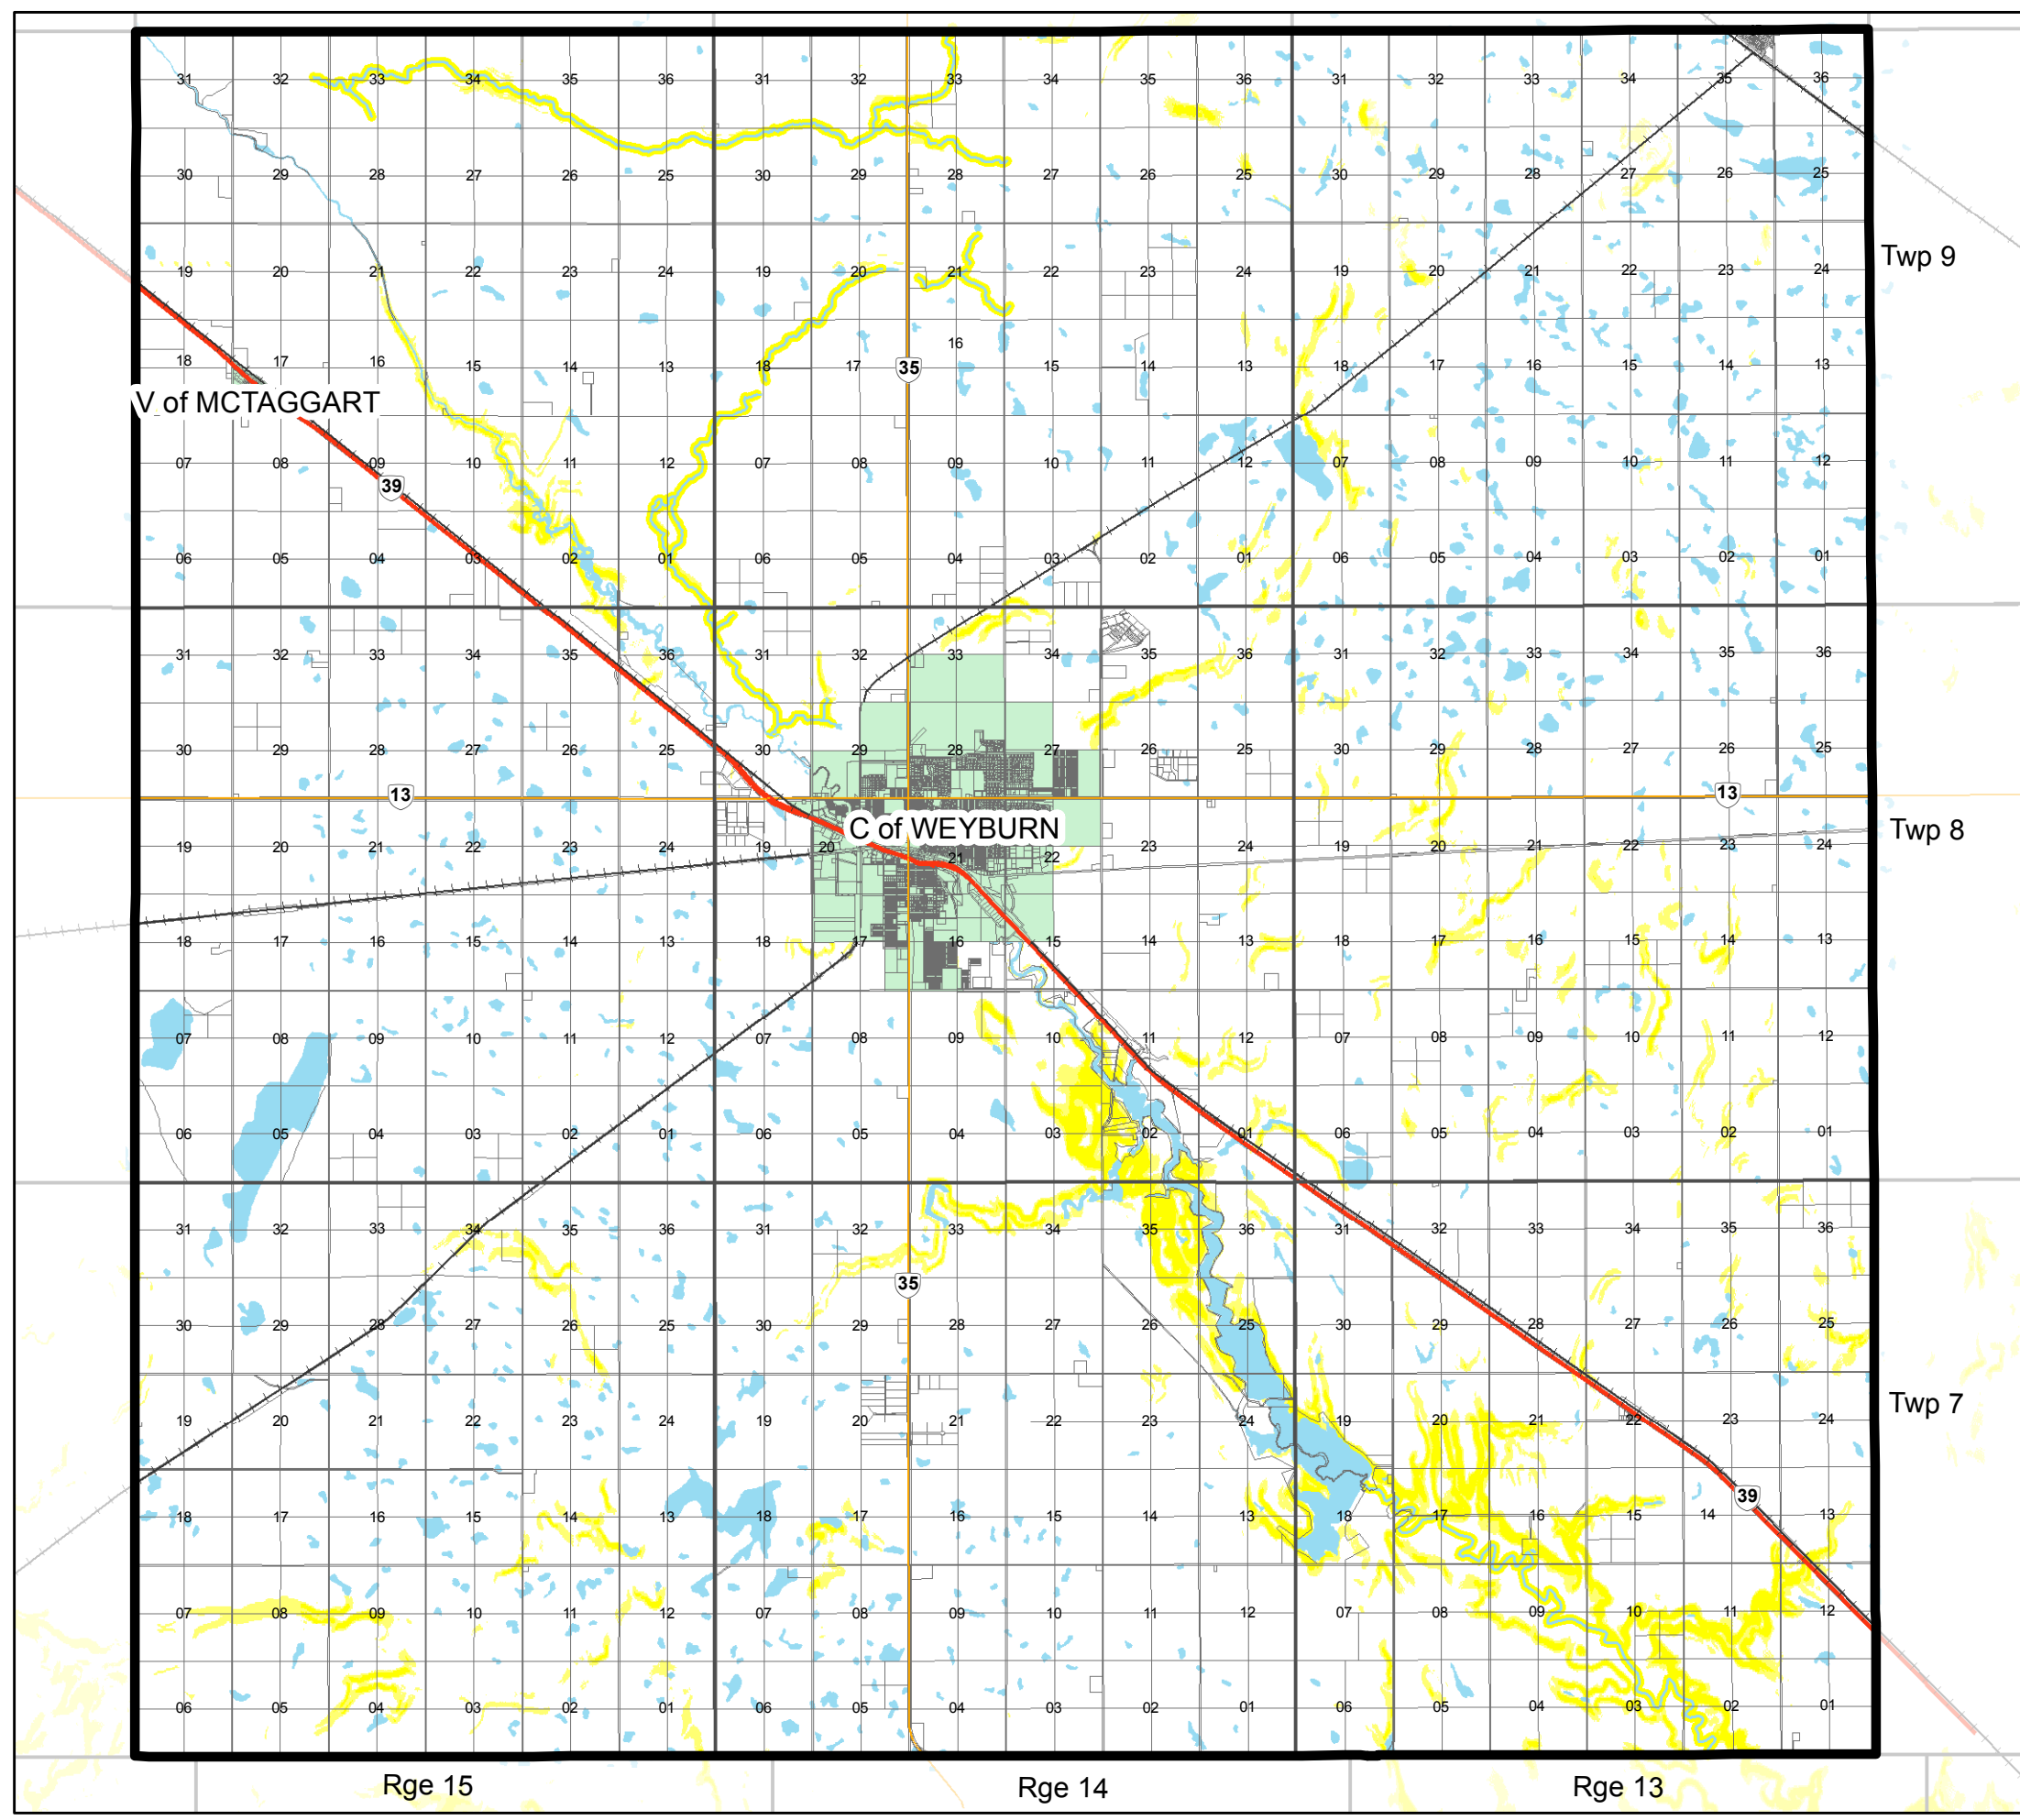

Weyburn Planning District

Map 5. Environmentally Sensitive Areas

- ++++ Railways
- ▭ Municipal Boundary
- ▭ Urban Municipality
- ▭ Waterbody-Drainage
- ▭ Planning District Boundary
- ▭ Environmentally Sensitive Areas

NAD 1983 CSRS98 UTM Extended Zone 13N
Canadian Spatial Reference System (CSRS) 98