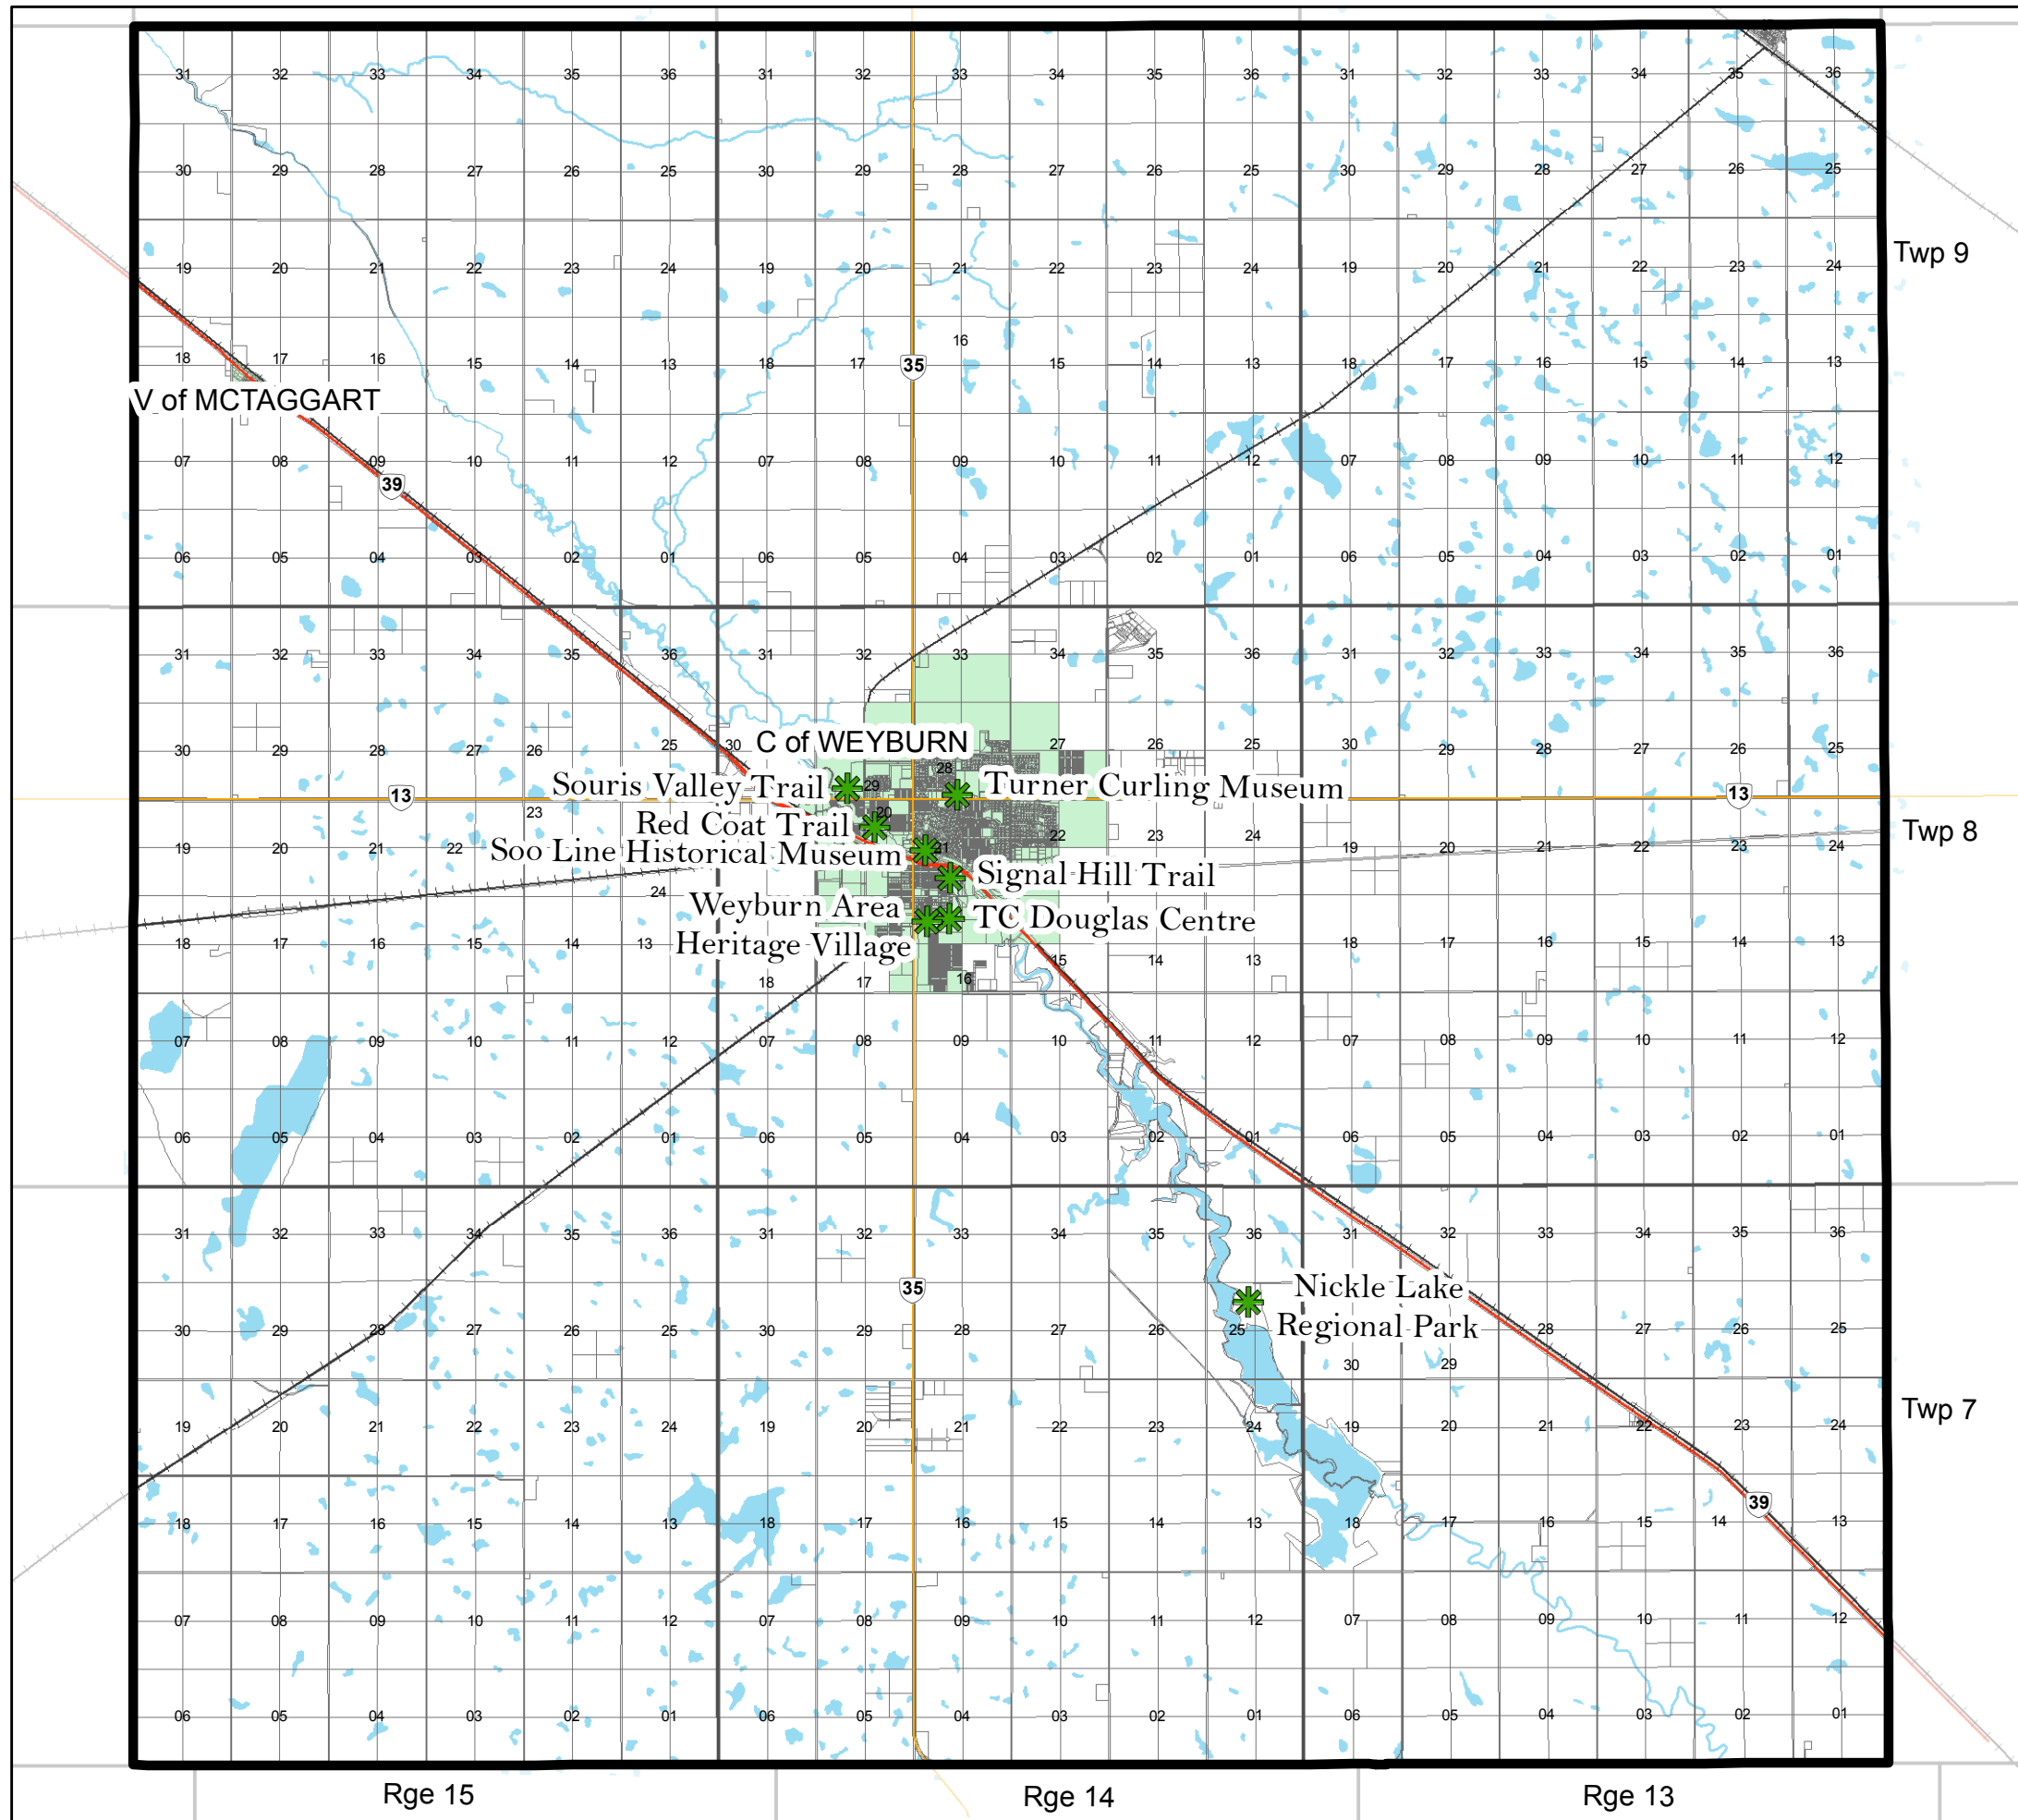

# Weyburn Planning District

## Map 1. Recreational Amenities

-  Recreational Amenities
-  Railways
-  Municipal Boundary
-  Urban Municipality
-  Waterbody-Drainage
-  Planning District Boundary

NAD 1983 CSRS98 UTM Extended Zone 13N  
Canadian Spatial Reference System (CSRS) 98